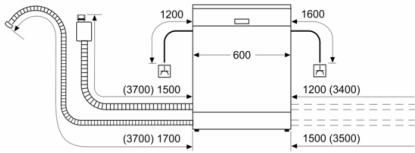

#### **BOSCH - Header 7**

- Product dimensions (HxWxD): 84.5 x 60 x 60 cm
- Product dimensions -gross- (HxWxD): 88 x 66 x 67 cm
- Gross Weight: 59 kg

**Series 4, free-standing dishwasher, 60 cm,  
White  
SMS4ECW26M**

measurements in mm

socket  
( ) values with extension kit