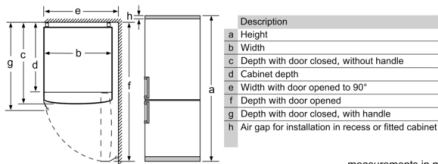

Country Specific Options

- Gross capacity, total: 559 l
- Gross capacity cooling 417 l
- Gross capacity**** freezer: 142 l (-18°C and below)
- Based on the results of the standard 25-hour test. Actual consumption depends on usage/position of the appliance.

Environment and Safety

Dimension and installation

Main Features

Series 6, free-standing fridge-freezer with freezer at bottom, 193 x 70 cm, Inox-easyclean KGN56HI30M

Appliance name	a	b	c	d	e	f	g	h
KGN56 (Inner handle)	1930	700	800	720	700	1450	800	12
KGN56 (Outer handle)	1930	700	800	720	740	1450	840	12