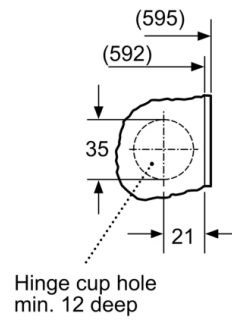

**Technical Data**

Built-in / Free-standing : Built-in  
 Door hinge : Left  
 Color / Material body : White  
 Length electrical supply cord : 210 cm  
 Height for building under : 820.00 mm  
 Height of the product : 818 mm  
 Dimensions of the product : 818 x 596 x 544 mm  
 Wheels : No  
 Net weight : 71.2 kg  
 Drum volume : 53 l  
 Main colour of product : White  
 Door Frame : white  
 Color Buttons : silver  
 Color Dial : white  
 Noise level washing : 41 dB(A) re 1 pW  
 Connection Rating : 2300 W  
 Fuse protection : 10 A  
 Voltage : 220-240 V  
 Frequency : 50 Hz  
 Energy Star Qualified : Yes  
 Cord Included : Yes  
 Plug type : GB plug  
 Length of drain hose (in) : 86.61  
 Length of supply hose (in) : 86.61  
 Appliance Dimensions (h x w x d) (inches) : x x  
 Dimensions of the packed product : 34.44 x 25.98 x 25.19  
 Net weight : 157.000 lbs  
 Gross weight : 160.000 lbs  
 Length of drain hose : 220.00 cm  
 Length of supply hose : 220.00 cm  
 Dimensions of the packed product (HxWxD) : 875 x 640 x 660 mm  
 Gross weight : 72.6 kg  
 Connection Rating : 2300 W  
 Fuse protection : 10 A  
 Voltage : 220-240 V  
 Frequency : 50 Hz  
 Approval certificates : CE, G-Mark  
 Water protection system : Multiple water protection  
 Spin speed options : Variable  
 Digital countdown indicator : Yes  
 Progress indicator : LED-display

#### Technical Information

- adjustable base hight: 15 cm
- adjustable base depth: 6.5 cm
- Dimensions (H x W x D): 81.8 cm x 59.6 cm x 54.4 cm
- changeable backfeed

**Serie | 6, Built-in washing machine, 8 kg,  
1200 rpm  
WIW24560GC**

measurements in mm

Z detail

measurements in mm