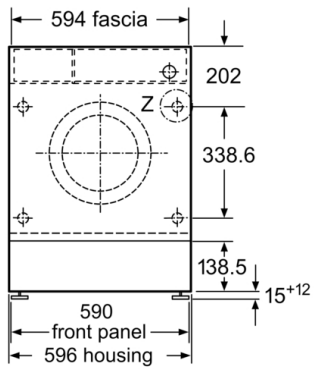

**Technical Data**

Built-in / Free-standing : Built-in  
 Door hinge : Left  
 Color / Material body : White  
 Length electrical supply cord : 210 cm  
 Height for building under : 820.00 mm  
 Height of the product : 818 mm  
 Dimensions of the product : 818 x 596 x 544 mm  
 Wheels : No  
 Net weight : 71.2 kg  
 Drum volume : 53 l  
 Main colour of product : White  
 Door Frame : white  
 Color Buttons : silver  
 Color Dial : white  
 Noise level washing : 41 dB(A) re 1 pW  
 Connection Rating : 2300 W  
 Fuse protection : 10 A  
 Voltage : 220-240 V  
 Frequency : 50 Hz  
 Energy Star Qualified : Yes  
 Cord Included : Yes  
 Plug type : GB plug  
 Length of drain hose (in) : 86.61  
 Length of supply hose (in) : 86.61  
 Appliance Dimensions (h x w x d) (inches) : x x  
 Dimensions of the packed product : 34.44 x 25.98 x 25.19  
 Net weight : 157.000 lbs  
 Gross weight : 160.000 lbs  
 Length of drain hose : 220.00 cm  
 Length of supply hose : 220.00 cm  
 Dimensions of the packed product (HxWxD) : 875 x 640 x 660 mm  
 Gross weight : 72.6 kg  
 Connection Rating : 2300 W  
 Fuse protection : 10 A  
 Voltage : 220-240 V  
 Frequency : 50 Hz  
 Approval certificates : CE, G-Mark  
 Water protection system : Multiple water protection  
 Spin speed options : Variable  
 Digital countdown indicator : Yes  
 Progress indicator : LED-display

#### Technical Information

- adjustable base hight: 15 cm
- adjustable base depth: 6.5 cm
- Dimensions (H x W x D): 81.8 cm x 59.6 cm x 54.4 cm
- changeable backfeed

**Serie | 6, Built-in washing machine, 8 kg,  
1200 rpm  
WIW24560GC**

measurements in mm

Z detail

measurements in mm