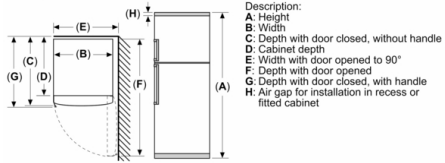

Serie | 6, free-standing fridge-freezer with freezer at top, 186 x 86 cm, Inox-easyclean KDN86HI30M

measurements in mm

Appliance name	A	B	C	D	E	F	G	H
KDN86 (inner handle)	1860	860	810	720	870	1610	810	12
KDN86 (outer handle)	1860	860	810	720	910	1610	850	12