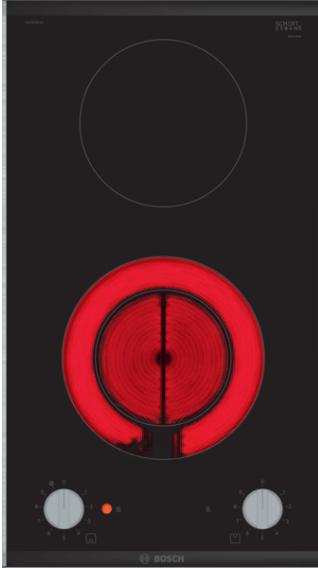

**Serie | 2, Electric Cooktop Module, 30
cm, Black
PKF375CA2E**

Technical Data

Product name / series name :	Vario/Domino cooking zone cera
Construction type :	Built-in
Energy source :	Electric
Total number of cooktop burners :	2
Required cutout size (HxWxD) (mm) :	48 x x
Width of the appliance :	306
Dimensions :	48 x 306 x 527
Product packaging dimensions (HxWxD) (mm) :	120 x 375 x 590
Net weight (kg) :	4.303
Gross weight (kg) :	5.0
Basic surface material :	Ceramic
Color of surface :	Alu, brushed, Black
Approval certificates :	CE, VDE
Power cord length (cm) :	100
Watts (W) :	3200
Current (A) :	16
Volts (V) :	220-240
Frequency (Hz) :	50; 60