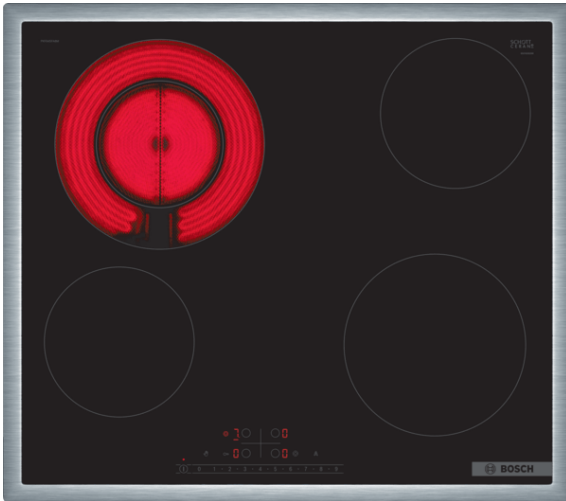

**Serie | 6, Electric Cooktop, 60 cm,
Black
PKF645FA8M**

Optional accessories

HEZ390090 :
HEZ392617 :
HEZ9SE030 :

Technical Data

Product name / series name :	Cooking zone ceramic
Construction type :	Built-in
Energy source :	Electric
Total number of cooktop burners :	4
Required cutout size (HxWxD) (mm) :	48 x 560-560 x 490-500
Width of the appliance :	583
Dimensions :	48 x 583 x 513
Product packaging dimensions (HxWxD) (mm) :	100 x 750 x 590
Net weight (kg) :	7.560
Gross weight (kg) :	8.4
Residual heat indicator :	Separate
Location of control panel :	Cooktop front
Basic surface material :	Ceramic
Color of surface :	Black, Stainless steel
Color of frame :	Stainless steel
Approval certificates :	CE, G-Mark, VDE
Power cord length (cm) :	100
Sealed Burners :	No
Power of heating element (kW) :	1.2
Power of 3rd heating element (kW) :	0.75 ; 2.2
Power of 5th heating element (kW) :	1.2
Watts (W) :	5000
Volts (V) :	220-240
Frequency (Hz) :	50; 60
Variant color :	Black
Energy source :	Electric
Approval certificates :	CE, G-Mark, VDE
Plug type :	no plug
Overall appliance dimensions (HxWxD) (in) :	+ x x
Product packaging dimensions (HxWxD) (in) :	3.93 x 23.22 x 29.52
Net weight (lbs) :	17.000
Gross weight (lbs) :	19.000
Total number of cooktop burners :	4
Power cord length (cm) :	100
Required cutout size (HxWxD) (mm) :	48 x 560-560 x 490-500
Dimensions :	48 x 583 x 513
Product packaging dimensions (HxWxD) (mm) :	100 x 750 x 590
Net weight (kg) :	7.560
Gross weight (kg) :	8.4