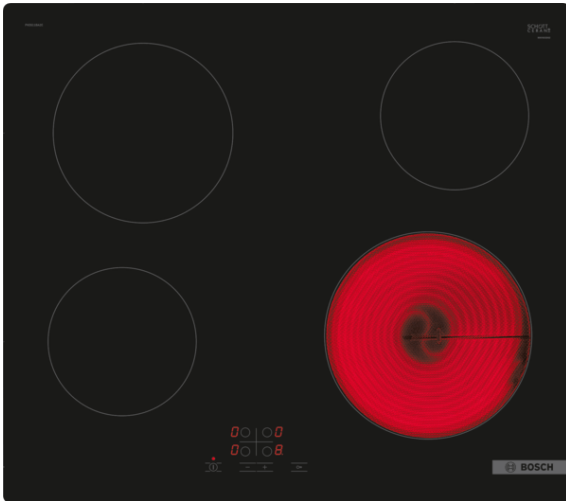

**Serie | 4, Electric Cooktop, 60 cm,
Black
PKE611BA2E**

Optional accessories

HEZ392617 :

HEZ9SE030 :

Technical Data

Product name / series name :	Cooking zone ceramic
Construction type :	Built-in
Energy source :	Electric
Total number of cooktop burners :	4
Required cutout size (HxWxD) (mm) :	45 x 560-560 x 490-500
Width of the appliance :	592
Dimensions :	45 x 592 x 522
Product packaging dimensions (HxWxD) (mm) :	100 x 750 x 590
Net weight (kg) :	7.273
Gross weight (kg) :	8.0
Residual heat indicator :	Separate
Location of control panel :	Cooktop front
Basic surface material :	Ceramic
Color of surface :	Black
Approval certificates :	CE, Eurasian, G-Mark, VDE
Sealed Burners :	No
Power of heating element (kW) :	1.2
Power of 3rd heating element (kW) :	2
Power of 5th heating element (kW) :	1.2
Watts (W) :	6600
Volts (V) :	220-240
Frequency (Hz) :	50; 60
Variant color :	Black
Energy source :	Electric
Approval certificates :	CE, Eurasian, G-Mark, VDE
Plug type :	no plug
Overall appliance dimensions (HxWxD) (in) :	+ x x
Product packaging dimensions (HxWxD) (in) :	3.93 x 23.22 x 29.52
Net weight (lbs) :	16.000
Gross weight (lbs) :	18.000
Total number of cooktop burners :	4
Required cutout size (HxWxD) (mm) :	45 x 560-560 x 490-500
Dimensions :	45 x 592 x 522
Product packaging dimensions (HxWxD) (mm) :	100 x 750 x 590
Net weight (kg) :	7.273
Gross weight (kg) :	8.0