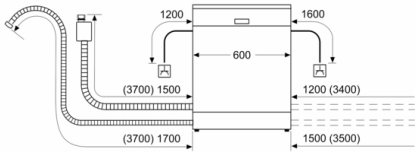

**Serie | 4, free-standing dishwasher, 60 cm,
Stainless steel, lacquered
SMS4HMI26M**

measurements in mm

socket
( ) values with extension kit