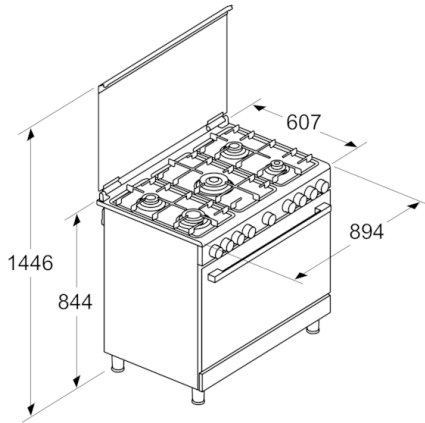

Serie | 6, Gas range cooker, Stainless steel HGX5H0W50M

measurements in mm