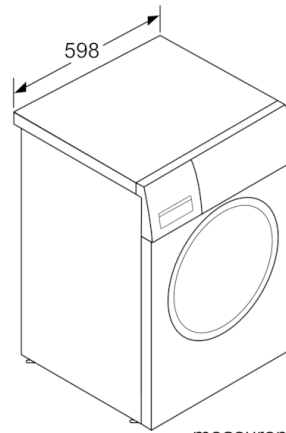

Technical Data

Built-in / Free-standing :	Free-standing
Door hinge :	Left
Color / Material body :	White
Length electrical supply cord (cm) :	160
:	845.00
Height of the product (mm) :	845
Dimensions of the product (mm) :	845 x 597 x 588
Wheels :	No
Net weight (kg) :	69.518
Drum volume (l) :	63
Main colour of product :	White
Door Frame :	Silver-inox, black-grey
Color Dial :	Chrome-black
Noise level washing (dB(A) re 1 pW) :	51
Connection Rating (W) :	2300
Current (A) :	10
Voltage (V) :	220-240
Frequency (Hz) :	50
Energy Star Qualified :	No
Cord Included :	No
Plug type :	GB plug
Length of drain hose (in) :	59.05
Length of supply hose (in) :	59.05
Appliance Dimensions (h x w x d) (inches) :	x x
Dimensions of the packed product (in) :	34.44 x 25.39 x 26.77
Net weight (lbs) :	153.000
Gross weight (lbs) :	155.000
Length of drain hose :	150.00
Length of supply hose :	150.00
Dimensions of the packed product (HxWxD) (mm) :	875 x 680 x 645
Gross weight (kg) :	70.3
Connection Rating (W) :	2300
Current (A) :	10
Voltage (V) :	220-240
Frequency (Hz) :	50
Approval certificates :	CE, G-Mark, VDE
Water protection system :	Multiple water protection
Number of Options :	8
Maximum spin speed (rpm) :	1200
Spin speed options :	Variable
Digital countdown indicator :	Yes
Drying progress indicator :	LED, LED-display

Technical information

- Dimensions (H x W x D): 84.5 x 59.7 x 58.8 cm
- Can be built-under

**Serie | 4, washing machine, front loader, 9
kg, 1200 rpm
WGA142X0GC**

measurements in mm

measurements in mm