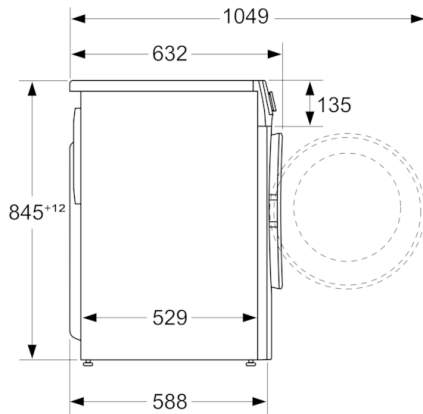

Technical Data

Built-in / Free-standing :	Free-standing
Door hinge :	Left
Color / Material body :	White
Length electrical supply cord (cm) :	160
:	845.00
Height of the product (mm) :	845
Dimensions of the product (mm) :	845 x 597 x 588
Wheels :	No
Net weight (kg) :	69.518
Drum volume (l) :	63
Main colour of product :	White
Door Frame :	Silver-inox, black-grey
Color Dial :	Chrome-black
Noise level washing (dB(A) re 1 pW) :	51
Connection Rating (W) :	2300
Current (A) :	10
Voltage (V) :	220-240
Frequency (Hz) :	50
Energy Star Qualified :	No
Cord Included :	No
Plug type :	GB plug
Length of drain hose (in) :	59.05
Length of supply hose (in) :	59.05
Appliance Dimensions (h x w x d) (inches) :	x x
Dimensions of the packed product (in) :	34.44 x 25.39 x 26.77
Net weight (lbs) :	153.000
Gross weight (lbs) :	155.000
Length of drain hose :	150.00
Length of supply hose :	150.00
Dimensions of the packed product (HxWxD) (mm) :	875 x 680 x 645
Gross weight (kg) :	70.3
Connection Rating (W) :	2300
Current (A) :	10
Voltage (V) :	220-240
Frequency (Hz) :	50
Approval certificates :	CE, G-Mark, VDE
Water protection system :	Multiple water protection
Number of Options :	8
Maximum spin speed (rpm) :	1200
Spin speed options :	Variable
Digital countdown indicator :	Yes
Drying progress indicator :	LED, LED-display

Technical information

- Dimensions (H x W x D): 84.5 x 59.7 x 58.8 cm
- Can be built-under

**Serie | 4, washing machine, front loader, 9
kg, 1200 rpm
WGA142X0GC**

measurements in mm

measurements in mm