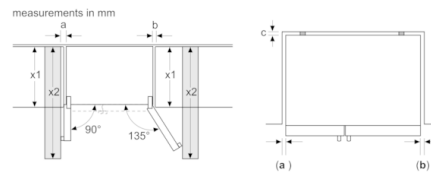

Serie | 6, American side by side, 178.7 x 90.8 cm, Inox-easyclean KAG93AI30M

x1 (unit depth)	a	b	c
	762	100	100
x2 (wall)	75	418	50-70