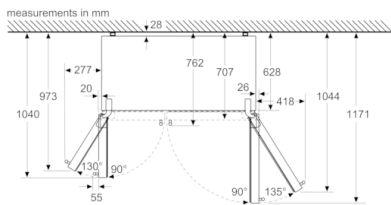

Serie | 6, American side by side, 178.7 x 90.8 cm, Inox-easyclean KAG93AI30M

x1 (unit depth)	a	b	c
	762	100	100
x2 (wall)	75	418	50-70