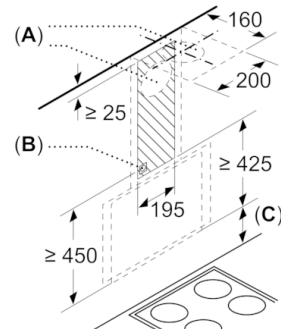

- A: Exhaust air
- B: Circulated air
- C: Air outlet – slots for exhaust air to be mounted facing down

measurements in mm