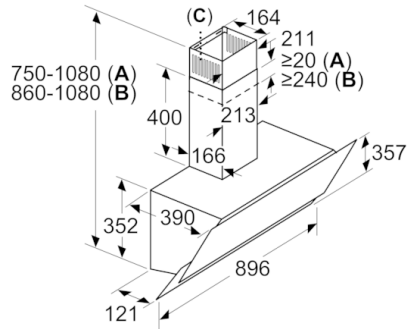

Technical Data

Typology :	Chimney
Approval certificates :	G-Mark
Length electrical supply cord (cm) :	200
Height of product, without chimney (mm) :	350
Net weight (kg) :	11.864
Type of control :	Electronic
Number of speed settings :	3
Maximum output air extraction (m ³ /h) :	638
Maximum output recirculating air (m ³ /h) :	290
Number of lights :	2
Noise level (dB) :	64
Diameter of air outlet (mm) :	120 / 150
Grease filter material :	Washable aluminium
Odour filter :	No
Operating Mode :	Convertible
Optional accessories :	DWZ0GK0A0
Grease filter type :	Kassette
Connection Rating (W) :	216
Voltage (V) :	220-240
Frequency (Hz) :	50
Plug type :	GB plug
Installation typology :	Wall-mounted
Material body :	Glass, Lacquered
Approval certificates :	G-Mark
Plug type :	GB plug
Dimensions of the product, with chimney (if exists) (in) :	/ x x
Dimensions of the packed product (in) :	17.91 x 27.36 x 17.91
Net weight (lbs) :	26.000
Gross weight (lbs) :	29.000
Motor location :	Integrated motor in hood body
No-return airflow flap :	No
Length electrical supply cord (cm) :	200
Dimensions of the product, with chimney (if exists) (mm) :	x 896.0 x 386.0
Dimensions of the packed product (HxWxD) (mm) :	455 x 695 x 455
Net weight (kg) :	11.864
Gross weight (kg) :	13.3

Environment and safety:

Technical information:

Measures:

- Dimensions exhaust air (HxWxD): 750-1080 x 896 x 386 mm
- Dimensions recirculating (HxWxD): 860-1080 x 896 x 386 mm
- Diameter pipe Ø 150 mm (Ø 120 mm enclosed)

**Serie | 4, wall-mounted cooker hood, 90 cm,
clear glass black printed
DWK96AJ60M**

measurements in mm

- A: Exhaust air
- B: Circulated air
- C: Air outlet – slots for exhaust air to be mounted facing down