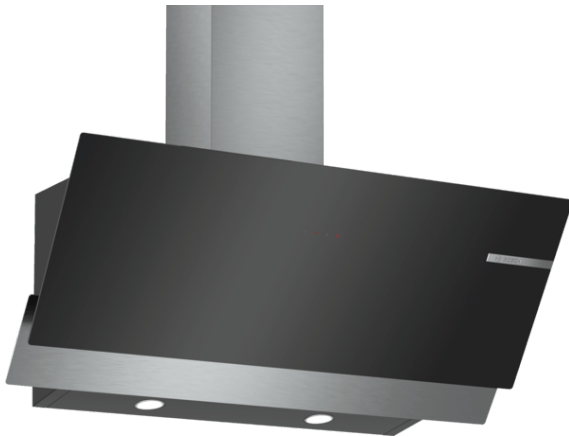

**Serie | 4, wall-mounted cooker hood,
90 cm, clear glass black printed
DWK96AJ60M**

**The wall-mounted chimney hood: mount it
on the wall, giving you complete freedom in
your kitchen planning.**

- **Silent:** maximal extractor performance with little noise
- With exhaust, the air is cleaned by a grease filter and then ducted to the outside which ensures optimal kitchen air quality.
- 3-Speed Power Level Options To Suit Your Cooking Style And Recipes

**Serie | 4, wall-mounted cooker hood, 90 cm,
clear glass black printed
DWK96AJ60M**

**The wall-mounted chimney hood: mount it
on the wall, giving you complete freedom in
your kitchen planning.**

Variant:

Design:

- Wall mounted hood
- 90 cm Chimney hood
- 896 mm width
- black with glass canopy

Comfort:

- Suitable for ducted or re-circulated extraction
- Recirculating kit
- TouchControl with Electronic display
- Electronic via TouchControl with Electronic display
- 3 speeds
- Metal grease filter, dishwasher safe
- Filter cover glass