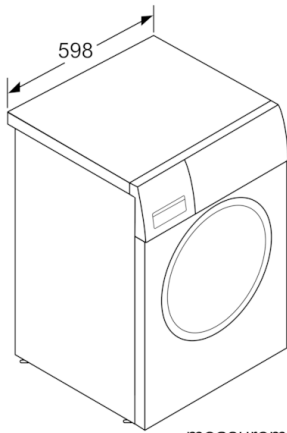

Technical Data

Built-in / Free-standing :	Free-standing
Door hinge :	Left
Color / Material body :	White
Length electrical supply cord (cm) :	160
:	848.00
Height of the product (mm) :	848
Dimensions of the product (mm) :	848 x 598 x 590
Wheels :	No
Net weight (kg) :	67.718
Drum volume (l) :	63
Main colour of product :	White
Door Frame :	white
Noise level washing (dB(A) re 1 pW) :	52
Connection Rating (W) :	2300
Current (A) :	10
Voltage (V) :	220-240
Frequency (Hz) :	50
Energy Star Qualified :	No
Cord Included :	No
Plug type :	GB plug
Length of drain hose (in) :	59.05
Length of supply hose (in) :	59.05
Appliance Dimensions (h x w x d) (inches) :	x x
Dimensions of the packed product (in) :	34.25 x 25.39 x 26.77
Net weight (lbs) :	149.000
Gross weight (lbs) :	151.000
Length of drain hose :	150.00
Length of supply hose :	150.00
Dimensions of the packed product (HxWxD) (mm) :	870 x 680 x 645
Gross weight (kg) :	68.5
Connection Rating (W) :	2300
Current (A) :	10
Voltage (V) :	220-240
Frequency (Hz) :	50
Approval certificates :	CE, G-Mark, VDE
Water protection system :	Multiple water protection
Number of Options :	4
Spin speed options :	Variable
Digital countdown indicator :	Yes
Drying progress indicator :	LED-display

4 242005 170982

**Serie | 2, washing machine, front loader, 8
kg, 1000 rpm
WAJ20180GC**

**Serie | 2, washing machine, front loader, 8
kg, 1000 rpm
WAJ20180GC**

measurements in mm

measurements in mm