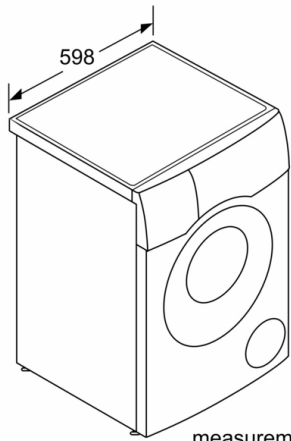

#### Technical Data

Built-in / Free-standing : Free-standing  
Removable top : No  
Door hinge : Left  
Length electrical supply cord : 210 cm  
Height of removable worktop : -12 mm  
Dimensions of the product : 848 x 598 x 620 mm  
Net weight : 88.4 kg  
Drum volume : 63 l  
Connection Rating : 2050 W  
Fuse protection : 10 A  
Voltage : 220-240 V  
Frequency : 50 Hz  
Approval certificates : CE, VDE

### Technical Information

- Slide-under height of 85cm
- Dimensions (H x W): 84.8 cm x 59.8 cm
- Appliance depth: 62.0 cm
- Appliance depth incl. door: 65.4 cm
- Appliance depth with open door: 114.2 cm

**Serie | 6, washer-dryer, 10/6 kg, 1400 rpm**  
**WDU28560GC**

measurements in mm

measurements in mm