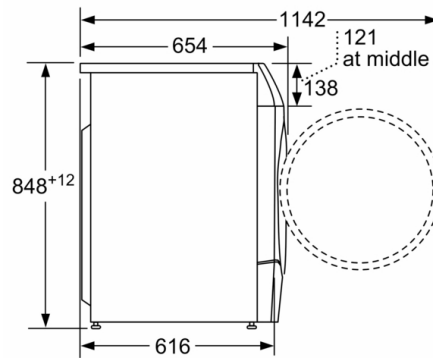

#### Technical Data

Built-in / Free-standing : Free-standing  
Removable top : No  
Door hinge : Left  
Length electrical supply cord : 210 cm  
Height of removable worktop : -12 mm  
Dimensions of the product : 848 x 598 x 620 mm  
Net weight : 88.4 kg  
Drum volume : 63 l  
Connection Rating : 2050 W  
Fuse protection : 10 A  
Voltage : 220-240 V  
Frequency : 50 Hz  
Approval certificates : CE, VDE

### Technical Information

- Slide-under height of 85cm
- Dimensions (H x W): 84.8 cm x 59.8 cm
- Appliance depth: 62.0 cm
- Appliance depth incl. door: 65.4 cm
- Appliance depth with open door: 114.2 cm

**Serie | 6, washer-dryer, 10/6 kg, 1400 rpm**  
**WDU28560GC**

measurements in mm

measurements in mm