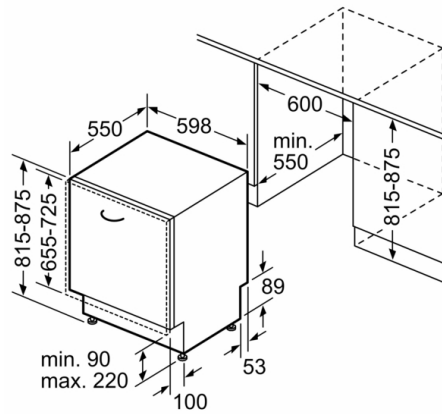

**Technical Data**

Water consumption : 11.1 l  
 Total annual energy consumption 220 days : 184 kWh  
 Total annual water consumption 220 days : 2442 l  
 Built-in / Free-standing : Built-in  
 Removable top : No  
 Door panel options : Not possible  
 Height of removable worktop : 0 mm  
 Height of the product : 815 mm  
 Adjustable feet : Yes - all from front  
 Maximum adjustability feet : 60 mm  
 Net weight : 31.1 kg  
 Gross weight : 33.3 kg  
 Connection Rating : 2400 W  
 Fuse protection : 13 A  
 Voltage : 220-240 V  
 Frequency : 50; 60 Hz  
 Length electrical supply cord : 175 cm  
 Plug type : GB plug  
 Length inlet hose : 165 cm  
 Length outlet hose : 190 cm  
 Hidden heating element : Yes  
 Water protection system description : Triple water protection 24h  
 Child safety devices : Mech. door lock  
 Water softener : Yes  
 Top basket type : low  
 Adjustable upper basket : Rackmatic 3-stage  
 Bottom basket type : low  
 3rd Rack : None  
 Optional accessories : SGZ1010, SGZ8BI00, SMZ2014, SMZ2056, SMZ5000, SMZ5001, SMZ5002, SMZ5003, SMZ5006  
 Included accessories 2 : vapor barrier plate  
 Number of place settings : 12  
 Color / Material panel : Black  
 Dimensions of the product (HxWxD) : 815 x 598 x 550 mm  
 Dimensions of the packed product (HxWxD) : 860 x 665 x 640 mm

**BOSCH - Header 1**

**BOSCH - Header 2**

**BOSCH - Header 3**

**BOSCH - Header 4**

**BOSCH - Header 5**

**BOSCH - Header 6**

**BOSCH - Header 7**

## Serie | 4, fully-integrated dishwasher, 60 cm SMV50E00GC

measurements in mm

⌚ socket  
( ) values with extension kit

measurements in mm