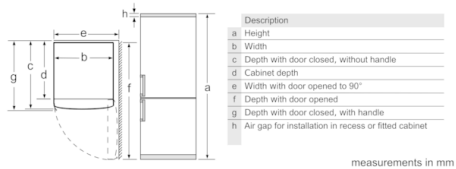

Appliance name	a	b	c	d	e	f	g	h
KGN36 (Inner handle)	1860	600	660	590	600	1210	660	12
KGN36 (Outer handle)	1860	600	660	590	640	1210	700	12