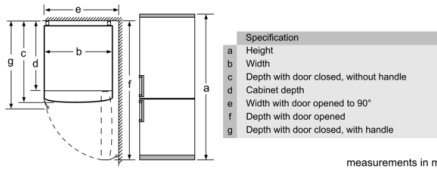

Dimensions

- Dimensions: H 186 cm x L 60 cm x D 66 cm

Technical Information

- Door right hinged, reversible Door
- Height adjustable front feet, roles in the back
- Climate Class SN-T
- Connection load: 100 W
- Rated Voltage 220 - 240 V

Accessories

Country Specific Options

- Gross capacity, total: 329 l
- Gross capacity cooling 219 l
- Gross capacity**** freezer: 110 l (-18°C and below)
- Based on the results of the standard 25-hour test. Actual consumption depends on usage/position of the appliance.
- To achieve the declared energy consumption, the attached distanceholders have to be used. As a result, the appliance depth increases by about 3.5 cm. The appliance used without the distance holder is fully functional, but has a slightly higher energy consumption.

Environment and Safety

Dimension and installation

Main Features

Serie | 2, free-standing fridge-freezer with freezer at bottom, 186 x 60 cm, Inox-look KGN36NL30M

Appliance name	a	b	c	d	e	f	g
KGN36 (Inner handle)	1860	600	660	590	600	1210	660
KGN36 (Outer handle)	1860	600	660	590	640	1210	700

Dimension A:
In models with vertical integrated handles, in order to open easily, a minimum distance of 65 mm is needed.

measurements in mm