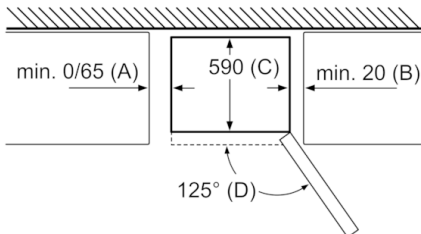

Appliance name	a	b	c	d	e	f	g	h
KGN36 (Inner handle)	1860	600	660	590	600	1210	660	12
KGN36 (Outer handle)	1860	600	660	590	640	1210	700	12