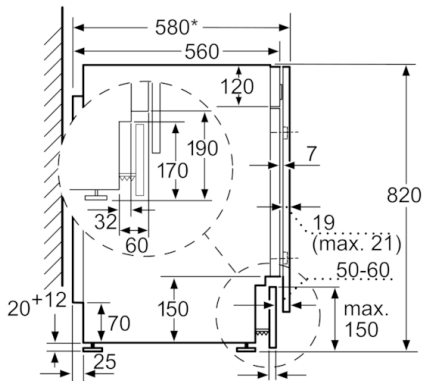

---

**Technical Data**

Built-in / Free-standing :	Free-standing
Removable top :	No
Door hinge :	Left
Length electrical supply cord (cm) :	220
Height with worktop (mm) :	820
Dimensions of the product (mm) :	820 x 595 x 580
Net weight (kg) :	77.148
Drum volume (l) :	52
Connection Rating (W) :	2300
Current (A) :	10
Voltage (V) :	220-240
Frequency (Hz) :	50
Approval certificates :	CE, G-Mark, VDE
Energy consumption (wash and dry of full wash load) (kWh) :	5.50
Energy consumption (wash only) (kWh) :	1.27
Water consumption (wash and dry full wash load) (l) :	99

### **Technical information**

- adjustable base hight: 16.5 cm
- adjustable base depth: 6 cm
- Dimensions (H x W x D): 82 x 59.5 x 58 cm

**Serie | 4, washer dryer, 7/4 kg, 1400 rpm  
WKD28351GC**

\* With unit front

measurements in mm

Measurements in mm