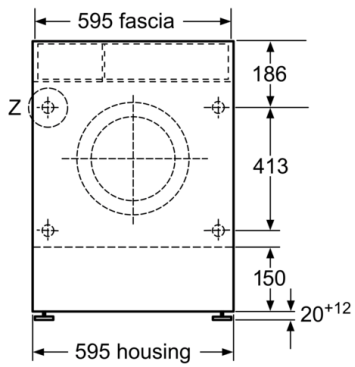

---

**Technical Data**

Built-in / Free-standing :	Free-standing
Removable top :	No
Door hinge :	Left
Length electrical supply cord (cm) :	220
Height with worktop (mm) :	820
Dimensions of the product (mm) :	820 x 595 x 580
Net weight (kg) :	77.148
Drum volume (l) :	52
Connection Rating (W) :	2300
Current (A) :	10
Voltage (V) :	220-240
Frequency (Hz) :	50
Approval certificates :	CE, G-Mark, VDE
Energy consumption (wash and dry of full wash load) (kWh) :	5.50
Energy consumption (wash only) (kWh) :	1.27
Water consumption (wash and dry full wash load) (l) :	99

### **Technical information**

- adjustable base hight: 16.5 cm
- adjustable base depth: 6 cm
- Dimensions (H x W x D): 82 x 59.5 x 58 cm

**Serie | 4, washer dryer, 7/4 kg, 1400 rpm  
WKD28351GC**

\* With unit front

measurements in mm

Measurements in mm