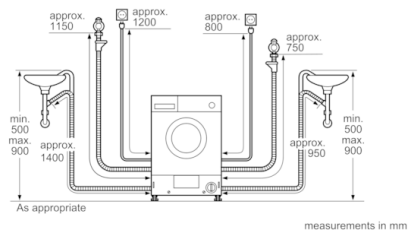

---

**Technical Data**

Built-in / Free-standing :	Free-standing
Removable top :	No
Door hinge :	Left
Length electrical supply cord (cm) :	220
Height with worktop (mm) :	820
Dimensions of the product (mm) :	820 x 595 x 580
Net weight (kg) :	77.148
Drum volume (l) :	52
Connection Rating (W) :	2300
Current (A) :	10
Voltage (V) :	220-240
Frequency (Hz) :	50
Approval certificates :	CE, G-Mark, VDE
Energy consumption (wash and dry of full wash load) (kWh) :	5.50
Energy consumption (wash only) (kWh) :	1.27
Water consumption (wash and dry full wash load) (l) :	99

### **Technical information**

- adjustable base hight: 16.5 cm
- adjustable base depth: 6 cm
- Dimensions (H x W x D): 82 x 59.5 x 58 cm

**Serie | 4, washer dryer, 7/4 kg, 1400 rpm  
WKD28351GC**

\* With unit front

measurements in mm

Measurements in mm