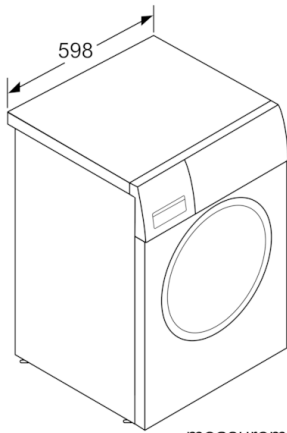

Technical Data

Built-in / Free-standing :	Free-standing
Door hinge :	Left
Color / Material body :	Inox-easyclean
Length electrical supply cord (cm) :	160
:	850.00
Height of the product (mm) :	848
Dimensions of the product (mm) :	848 x 598 x 590
Wheels :	No
Net weight (kg) :	78.987
Drum volume (l) :	60
Main colour of product :	Inox-easyclean
Door Frame :	chrome, blackgray
Color Buttons :	black, chrome, silver inox
Color Dial :	chrome
Noise level washing (dB(A) re 1 pW) :	48
Connection Rating (W) :	2300
Current (A) :	10
Voltage (V) :	220-240
Frequency (Hz) :	50
Energy Star Qualified :	No
Cord Included :	Yes
Plug type :	GB plug
Length of drain hose (in) :	59.05
Length of supply hose (in) :	59.05
Appliance Dimensions (h x w x d) (inches) :	x x
Dimensions of the packed product (in) :	34.25 x 25.19 x 26.77
Net weight (lbs) :	174.000
Gross weight (lbs) :	176.000
Length of drain hose :	150.00
Length of supply hose :	150.00
Dimensions of the packed product (HxWxD) (mm) :	870 x 680 x 640
Gross weight (kg) :	80.0
Connection Rating (W) :	2300
Current (A) :	10
Voltage (V) :	220-240
Frequency (Hz) :	50
Approval certificates :	CE, G-Mark
Water protection system :	Multiple water protection
Maximum spin speed (rpm) :	1600
Spin speed options :	Variable
Digital countdown indicator :	Yes
Drying progress indicator :	LED-display

Technical information

- Dimensions (H x W x D): 84.8 x 59.8 x 59 cm
- Can be built-under

**Serie | 8, washing machine, front loader, 9
kg, 1600 rpm
WAW3256XGC**

measurements in mm